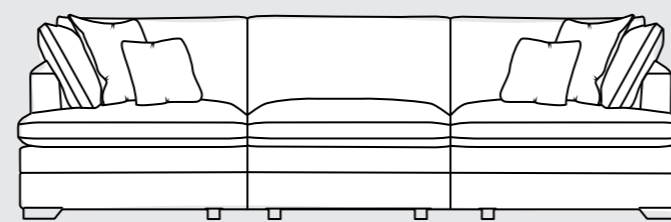

**C Large Single Unit L/RHF**  
Size: Width 109cm x Depth 108cm x Height 84cm

**Corner Unit**  
Size: Width 108cm x Depth 108cm x Height 84cm

**B Standard Single Unit**  
Size: Width 78cm x Depth 108cm x Height 84cm

**D Large Single Unit**  
Size: Width 92cm x Depth 108cm x Height 84cm

**Standard Chaise Unit L/RHF**  
Size: Width 95cm x Depth TBCcm x Height 84cm

## Other items in the range

**Extra Grand Split Sofa (C+D+C)**  
Size: Width 310cm x Depth 108cm x Height 84cm

**Grand Split Sofa (A+B+A)**  
Size: Width 268cm x Depth 108cm x Height 84cm

**Medium Split Sofa (C+C)**  
Size: Width 218cm x Depth 108cm x Height 84cm

**Small Split Sofa (A+A)**  
Size: Width 190cm x Depth 108cm x Height 84cm