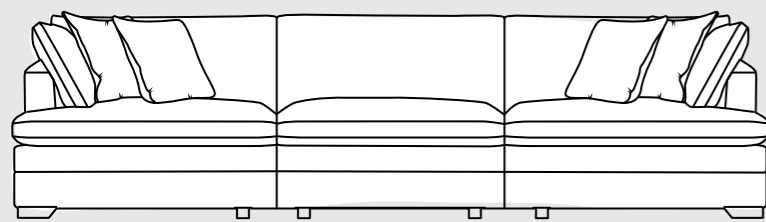

# Bailey

in Grade B  
Fabric

COLLINS & HAYES

Also available as loose cover option

**Create your own combination**

There are variety of different modules so you can design the group to fit your space

**A Standard Single Unit L/RHF**  
Size: Width 95cm x Depth 108cm x Height 84cm

**C Large Single Unit L/RHF**  
Size: Width 109cm x Depth 108cm x Height 84cm

**Corner Unit**  
Size: Width 108cm x Depth 108cm x Height 84cm

**B Standard Single Unit**  
Size: Width 78cm x Depth 108cm x Height 84cm

**D Large Single Unit**  
Size: Width 92cm x Depth 108cm x Height 84cm

**Standard Chaise Unit L/RHF**  
Size: Width 95cm x Depth TBCcm x Height 84cm

## Other items in the range

**Extra Grand Split Sofa (C+D+C)**  
Size: Width 310cm x Depth 108cm x Height 84cm

**Grand Split Sofa (A+B+A)**  
Size: Width 268cm x Depth 108cm x Height 84cm

**Medium Split Sofa (C+C)**  
Size: Width 218cm x Depth 108cm x Height 84cm