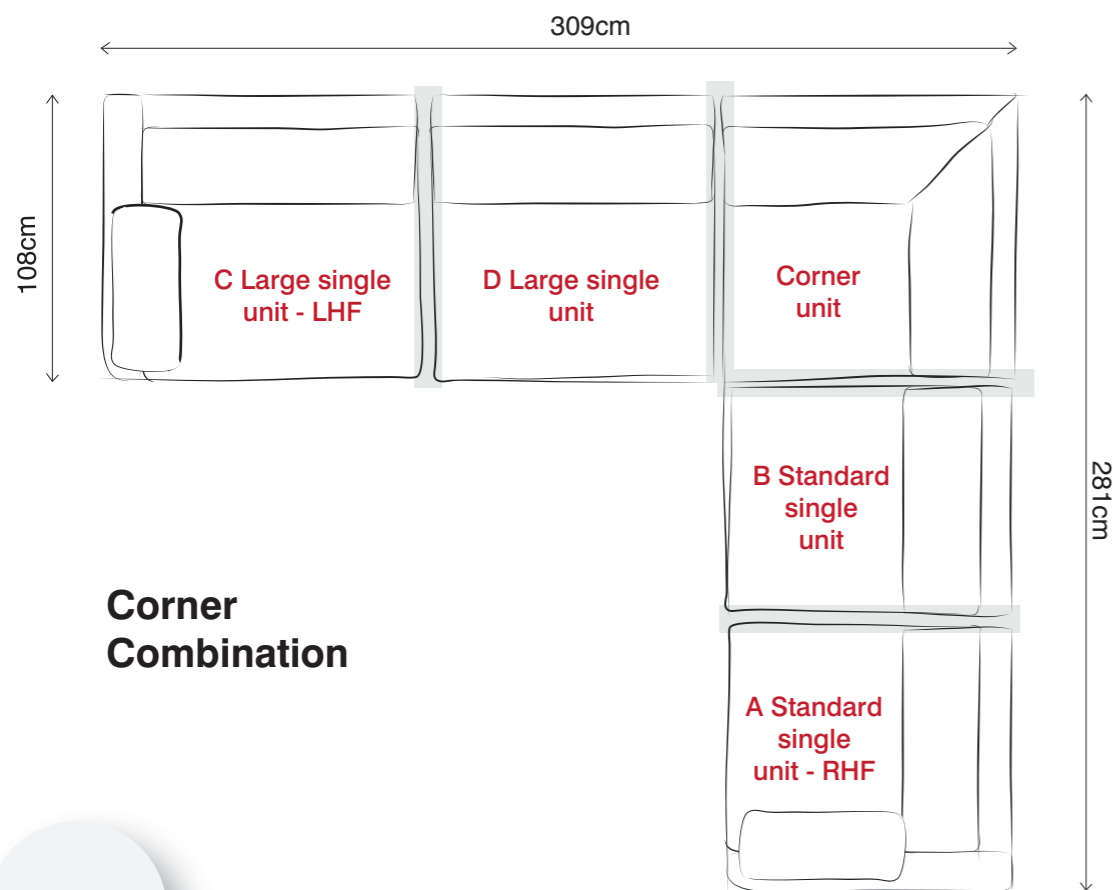

# Bailey

in Grade B  
Fabric

COLLINS & HAYES

Also available as loose cover option

**Create your own combination**

There are variety of different modules so you can design the group to fit your space

**A Standard Single Unit L/RHF**  
Size: Width 95cm x Depth 108cm x Height 84cm

**C Large Single Unit L/RHF**  
Size: Width 109cm x Depth 108cm x Height 84cm

**Corner Unit**  
Size: Width 108cm x Depth 108cm x Height 84cm

**B Standard Single Unit**  
Size: Width 78cm x Depth 108cm x Height 84cm

**D Large Single Unit**  
Size: Width 92cm x Depth 108cm x Height 84cm

**Standard Chaise Unit L/RHF**  
Size: Width 95cm x Depth TBCcm x Height 84cm

**Small Split Sofa (A+A)**  
Size: Width 190cm x Depth 108cm x Height 84cm